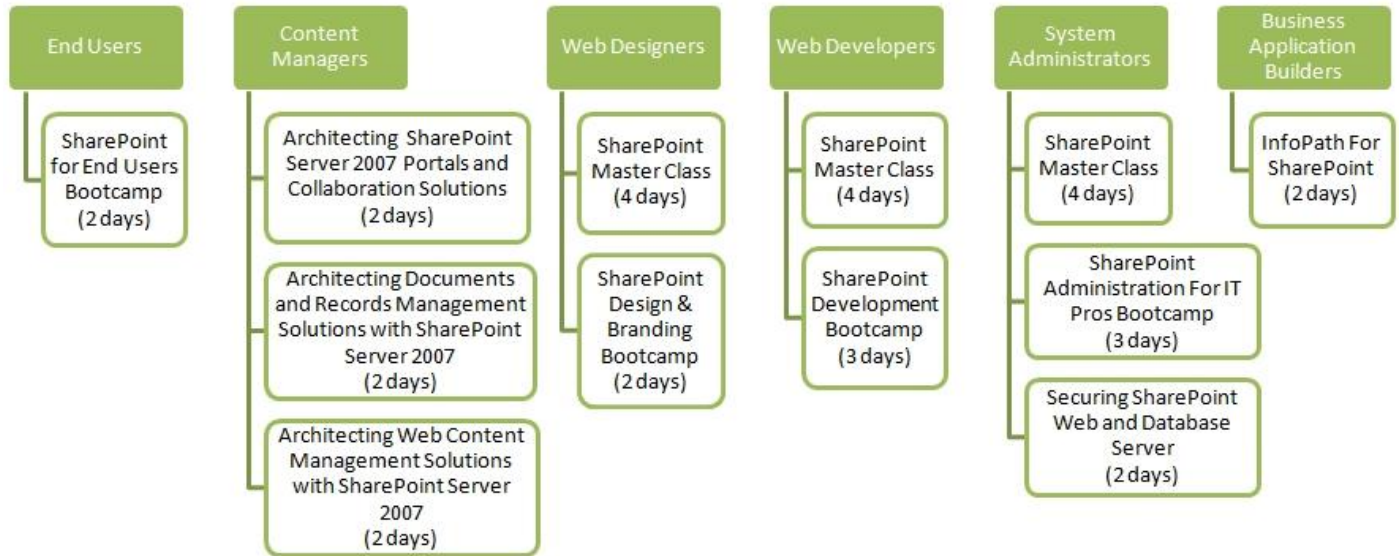

# iTrain SharePoint End-to-End Trainings Roadmap

\*Visit <http://www.itrain.com.my/v2/subpages/Microsoft-SharePoint-2007.asp> for course outline.

Course	Day(s)	Price (RM)	Training Date
<b>Bootcamp</b> - SharePoint 2007 for End Users	2	1,500	11-12 Mar
<b>Bootcamp</b> - SharePoint 2007 for Developers	3	1,999	4-6 Mar
<b>Bootcamp</b> - SharePoint 2007 for IT Pros	3	1,999	2-4 Mar
<b>Bootcamp</b> - Introduction to .Net Programming using VB.NET / C#	4	1,999	2-5 Mar
<b>Bootcamp</b> - ASP.NET with Visual Studio 2008	4	1,999	2-5 Mar
Core & Advanced Foundations of Microsoft .NET 2.0 Development	5	2,500	23-27 Mar
<b>Bootcamp</b> - Microsoft Office SharePoint Designer 2007	2	1,500	17-18 Mar
<b>Master Class</b> - Windows SharePoint Service & SharePoint Server Configuration	4	2,999	23-26 Feb
Implementing a Microsoft SQL Server 2005 Database	4	1,999	16-19 Mar
Maintaining a Microsoft SQL Server 2005 Database	4	1,999	23-26 Mar

**Price includes course material, hands-on practical lab, lunch, tea-break and certificate of attendance.**